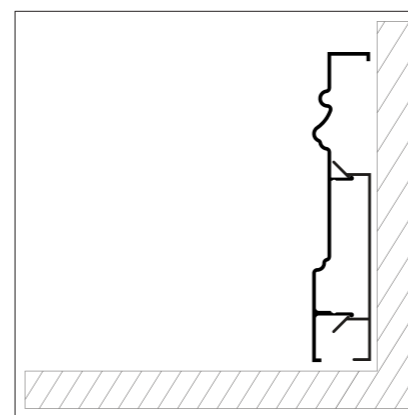

- ALUMINUM
- HYGIENIC
- WARRANTY
- ECLIPSE

Technical details page 71