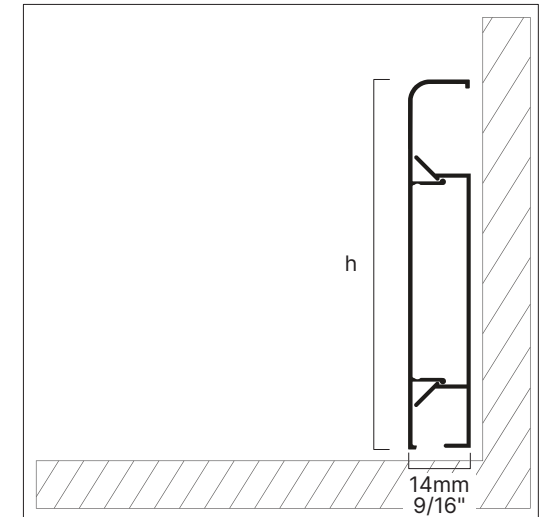

LATO

Aluminum Skirting Board

Lato aluminum skirting board is mostly preferred in all living areas and public areas such as offices, hotels, hospitals, schools, shopping malls and terminals. It has aluminum corner pieces with surface and color options identical to profiles. It covers the defects in floor and wall joints. It prevents dirt accumulation and harmful organisms to provide hygienic and healthy use for many years. With the hollow area in its design, it collects the telephone, electricity and internet cables to organize your environment. Lato has matte anodized, bright anodized, satin chemical bright anodized and electrostatic powder painting options. While silver, yellow, inox, bronze and black anodized color coatings are available, it can also be painted to the desired RAL code with electrostatic powder painting.

IDEAL FOR ALL LIVING SPACES WITH MINIMAL, SLIM DESIGN. PRACTICAL CORNER SOLUTIONS

Product No	Height		Length		Surface
	mm	in	mm	ft	
LAT250080014MEGMS	83	3-1/4	2500	8 1/5"	MEGMS
LAT250080014R9005	83	3-1/4	2500	8 1/5"	R9005
LAT250080014R9016	83	3-1/4	2500	8 1/5"	R9016
LAT250080014R7016	83	3-1/4	2500	8 1/5"	R7016
LAT250100014MEGMS	100	3-15/16	2500	8 1/5"	MEGMS
LAT250100014R9005	100	3-15/16	2500	8 1/5"	R9005
LAT250100014R9016	100	3-15/16	2500	8 1/5"	R9016
LAT250100014R7016	100	3-15/16	2500	8 1/5"	R7016
LAT250120014MEGMS	120	4-3/4	2500	8 1/5"	MEGMS
LAT250120014R9005	120	4-3/4	2500	8 1/5"	R9005
LAT250120014R9016	120	4-3/4	2500	8 1/5"	R9016
LAT250120014R7016	120	4-3/4	2500	8 1/5"	R7016
LAT250150014MEGMS	150	5-7/8	2500	8 1/5"	MEGMS
LAT250150014R9005	150	5-7/8	2500	8 1/5"	R9005
LAT250150014R9016	150	5-7/8	2500	8 1/5"	R9016
LAT250150014R7016	150	5-7/8	2500	8 1/5"	R7016
LAT250180014MEGMS	180	7-1/16	2500	8 1/5"	MEGMS
LAT250180014R9005	180	7-1/16	2500	8 1/5"	R9005
LAT250180014R9016	180	7-1/16	2500	8 1/5"	R9016
LAT250180014R7016	180	7-1/16	2500	8 1/5"	R7016