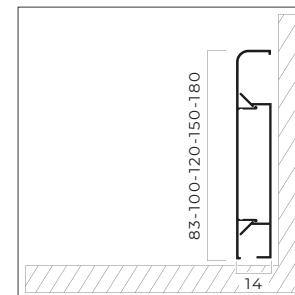

LATO

Lato aluminium skirting board profile is mostly preferred in all living areas and public areas such as offices, hotels, hospitals, schools, shopping malls and terminals. It has aluminium corner pieces with surface and color options identical to profiles. It covers the defects in floor and wall joints. It prevents dirt accumulation and harmful organisms to provide hygienic and healthy use for many years. With the hollow area in its design, it collects the telephone, electricity and internet cables to organize your environment.

ideal for all living spaces with minimal, slim design and practical corner solutions

- 
 ALUMINIUM
- 
 HYGIENIC
- 
 5year
 WARRANTY
- 
 2.7m
 LENGTH

Lato has matte anodized, bright anodized, satin chemical bright anodized and electrostatic powder painting options. While silver, yellow, inox, bronze and black anodized color coatings are available, it can also be painted to the desired RAL code with electrostatic powder painting.

CORNER PARTS